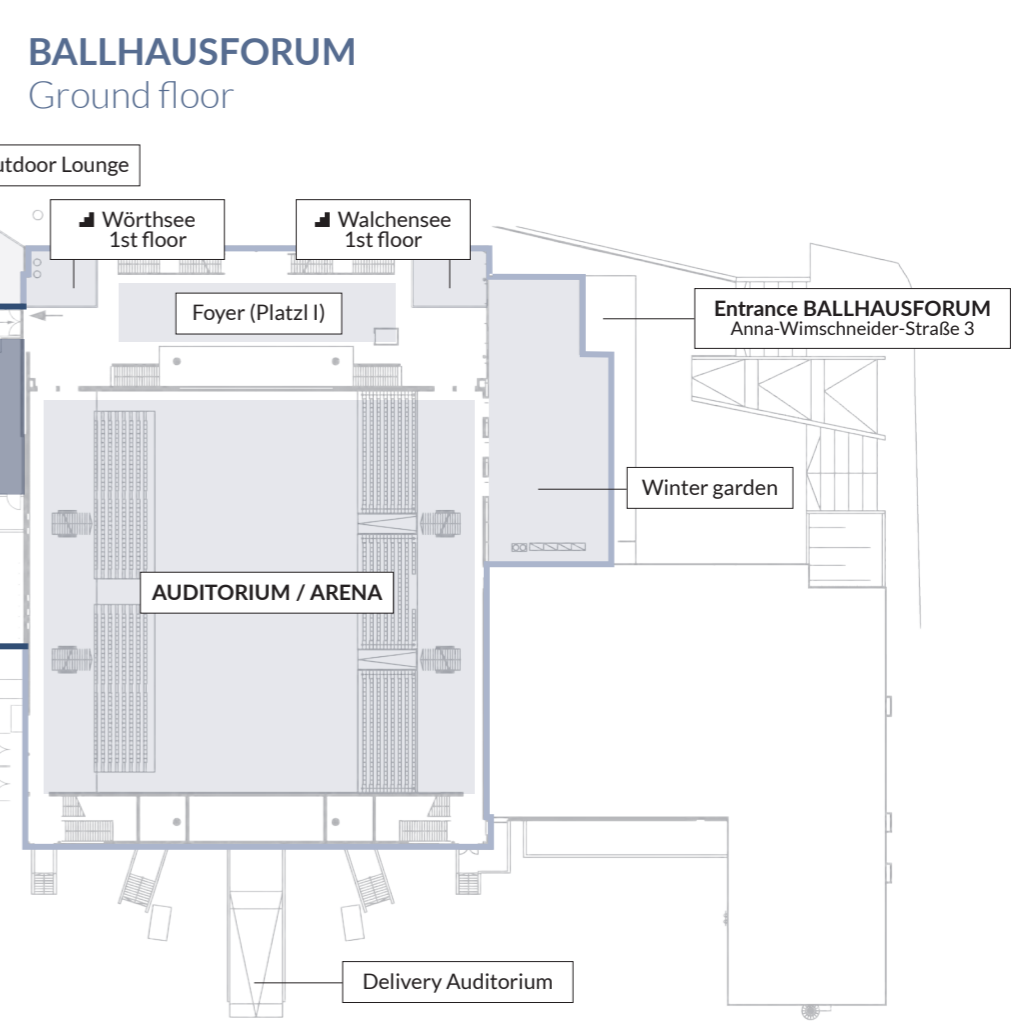

INFINITY

EVENTS

INFINITY HOTEL & CONFERENCE RESORT MUNICH LOCATION

INFINITY TWO

Foyer
Tegernsee I-IV
Breakout I-X
SEASONS Buffet restaurant

INFINITY ONE

Meeting Area | Ground floor
Meeting Area | 1st floor
Executive Meeting Area | 2nd floor
VIKTUALIEN Buffet restaurant
CHALET Private Dining

BALLHAUSFORUM

Auditorium/Arena
Foyers (Platzl)
Winter garden

CENTER

Bar
SPA
Terrace

HIRSCHALM

Alpine cabin
Beer garden

INFINITY ONE
1st floor

INFINITY ONE
2nd floor

INFINITY ONE
Ground floors

BALLHAUSFORUM
Ground floor

Parking spaces

Tennis courts

INFINITY ONE | Ground floor
MEETING AREA

INFINITY ONE | Ground floor

MEETING AREA

Alpsee	257 m ² (2,766 sq.ft) – 280 pax
Ammersee I+II (separable)	314 m ² (3,380 sq.ft) – 330 pax
Ammersee I	163 m ² (1,755 sq.ft) – 150 pax
Ammersee II	149 m ² (1,604 sq.ft) – 150 pax
INFINITY Outdoor Lounge	270 m ² (1,830 sq.ft)
Refreshment	170 m ² (2,906 sq.ft)

INFINITY ONE | 1st floor
MEETING AREA

INFINITY ONE | 1ST FLOOR

MEETING AREA

Chiemsee	229 m ² (2,465 sq.ft) – 250 pax
Meeting Terrace	230 m ² (2,476 sq.ft)
Eibsee	49 m ² (527 sq.ft) – 40 pax
Kochelsee	46 m ² (495 sq.ft) – 40 pax
Königssee	23 m ² (247 sq.ft) – 18 pax
Pilsensee	75 m ² (807 sq.ft) – 60 pax
Schliersee	75 m ² (807 sq.ft) – 60 pax
Spitzingsee	24 m ² (258 sq.ft) – 18 pax
Staffelsee	26 m ² (279 sq.ft) – 18 pax
Bodensee I & II (separable)	228 m ² (2,454 sq.ft) – 250 pax
Bodensee I	114 m ² (1,227 sq.ft) – 125 pax
Bodensee II	114 m ² (1,227 sq.ft) – 125 pax
Badersee	21 m ² (226 sq.ft) – 18 pax
Refreshment	80 m ² (861 sq.ft)