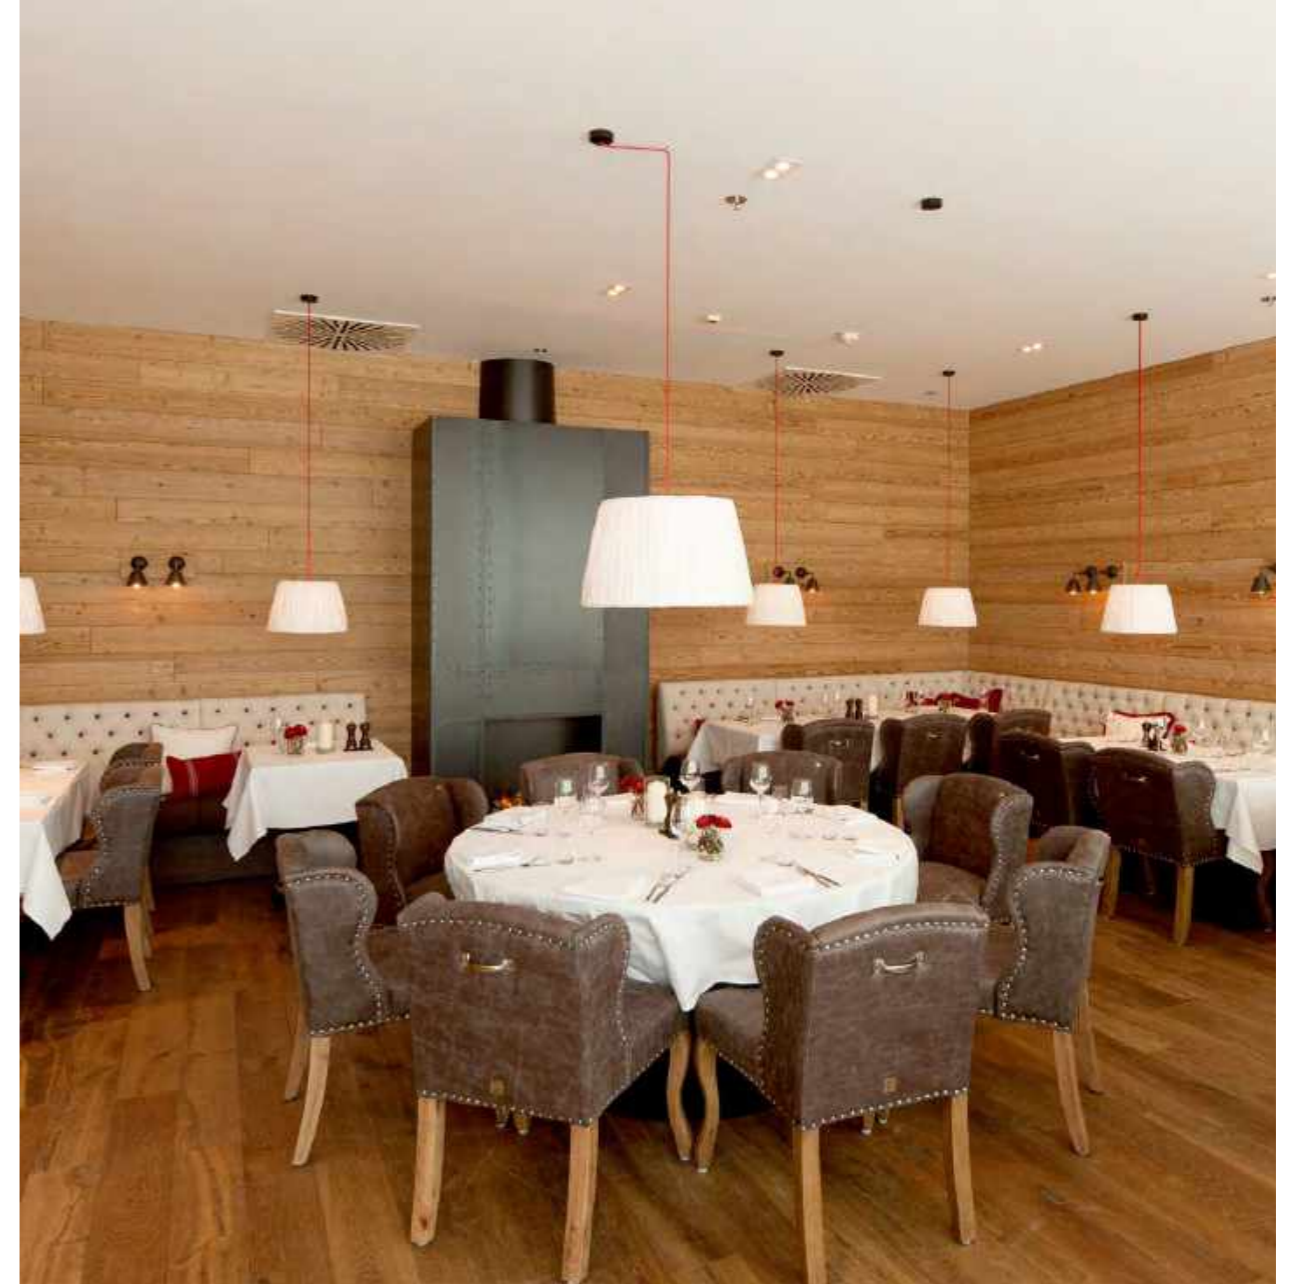

INFINITY CHALET Private Dining