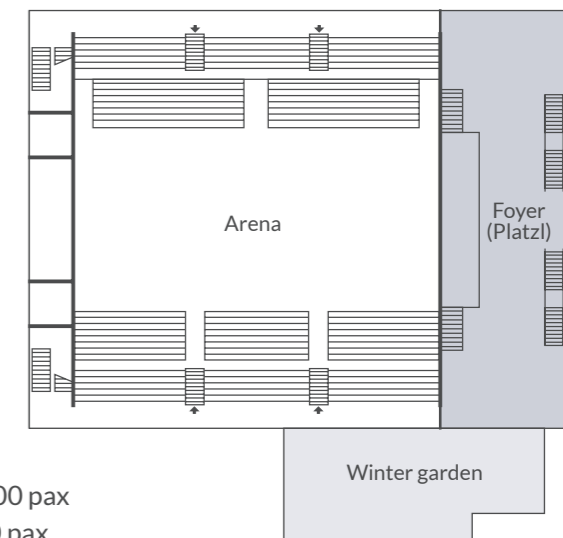

FOYER

490 m² (5,274 sq.ft)
3 Refreshment Stations

INFINITY TWO | Ground floor
TEGERNSEE I-V

INFINITY TWO | Ground floor

TEGERNSEE

Tegernsee I-V (separable)	693 m ² (7,459 sq.ft) – 655 pax
Tegernsee I	93 m ² (1,001 sq.ft) – 90 pax
Tegernsee II	93 m ² (1,001 sq.ft) – 90 pax
Tegernsee III	155 m ² (1,668 sq.ft) – 150 pax
Tegernsee IV	155 m ² (1,668 sq.ft) – 150 pax
Tegernsee V	155 m ² (1,668 sq.ft) – 150 pax

INFINITY TWO | 1st floor BREAKOUT

INFINITY TWO | 1st floor

BREAKOUT I-X

Breakout I-X 18 m²(194 sq.ft) - 8 pax

INFINITY TWO | Ground floor
SEASONS Buffet restaurant

INFINITY TWO | Ground floor
SEASONS Buffet restaurant

190 pax (Separée 65 pax)

INFINITY CHALET Private Dining

INFINITY ONE | Ground floor CHALET Private Dining

Chalet 45 pax
Viktualien 185 pax

INFINITY
HIRSCHALM

INFINITY
HIRSCHALM & BEER GARDEN

Alpine cabin 190 pax

INFINITY
BALLHAUSFORUM

INFINITY
BALLHAUSFORUM ARENA

Arena	1.340 m ² (14,424 sq.ft) – 1,400 pax
Stand south	1.012 pax
Stand north	972 pax

INFINITY BALLHAUSFORUM FOYERS

Foyer Platzl I, Ground floor 614 m² (6,609 sq.ft) – 1,200 pax
 Foyer Platzl II, 1st floor 480 m² (5,167 sq.ft) – 600 pax
 Winter garden, Ground floor 325 m² (3,498 sq.ft) – 350 pax