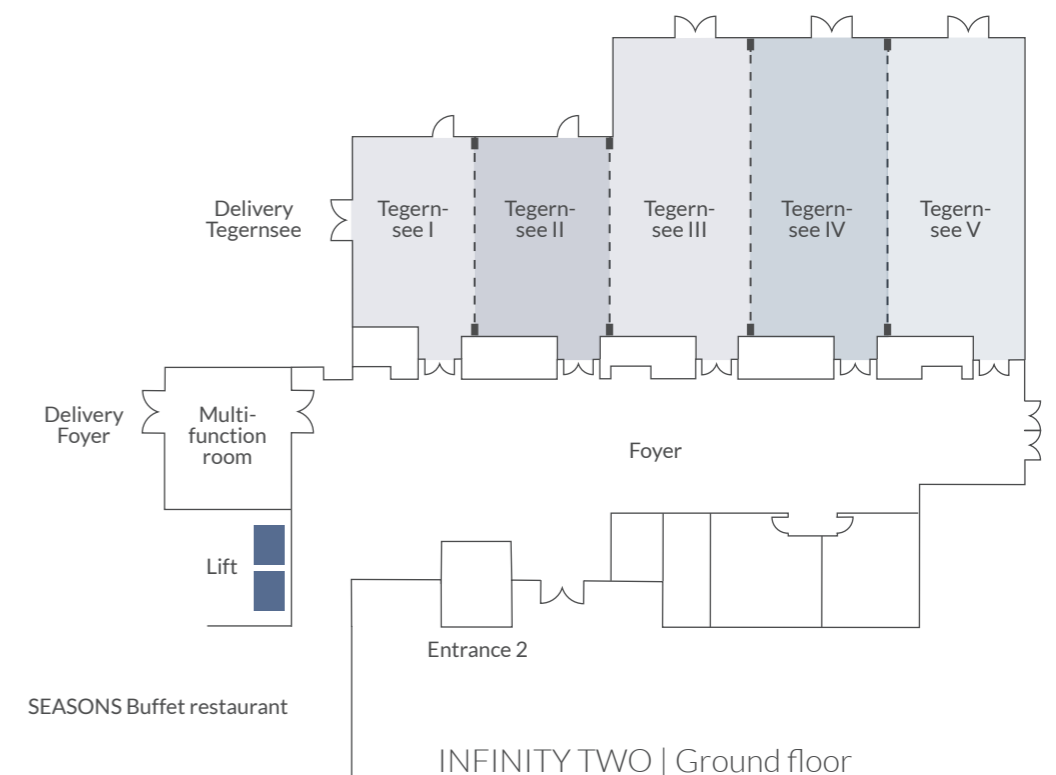

INFINITY ONE | 2nd floor
EXECUTIVE MEETING AREA

INFINITY ONE | 2nd floor

EXECUTIVE MEETING AREA

Gold	42 m ² (452 sq.ft) - 18 pax
Green	46 m ² (495 sq.ft) - 16 pax
Blue	56 m ² (603 sq.ft) - 16 pax
Orange	64 m ² (689 sq.ft) - 16 pax
Lounge	20 m ² (215 sq.ft)
Refreshment	20 m ² (215 sq.ft)

INFINITY ONE | Ground floor
VIKTUALIEN Buffet restaurant

INFINITY ONE | Ground floor

VIKTUALIEN Buffet restaurant

Viktualien 185 pax

Chalet 45 pax

INFINITY TWO | Ground floor
FOYER

INFINITY TWO | Ground floor

FOYER

490 m² (5,274 sq.ft)
3 Refreshment Stations

INFINITY TWO | Ground floor
TEGERNSEE I-V

INFINITY TWO | Ground floor

TEGERNSEE

Tegernsee I-V (separable)	693 m ² (7,459 sq.ft) – 655 pax
Tegernsee I	93 m ² (1,001 sq.ft) – 90 pax
Tegernsee II	93 m ² (1,001 sq.ft) – 90 pax
Tegernsee III	155 m ² (1,668 sq.ft) – 150 pax
Tegernsee IV	155 m ² (1,668 sq.ft) – 150 pax
Tegernsee V	155 m ² (1,668 sq.ft) – 150 pax

INFINITY TWO | 1st floor BREAKOUT

INFINITY TWO | 1st floor

BREAKOUT I-X

Breakout I-X 18 m²(194 sq.ft) - 8 pax

INFINITY TWO | Ground floor
SEASONS Buffet restaurant

INFINITY TWO | Ground floor
SEASONS Buffet restaurant