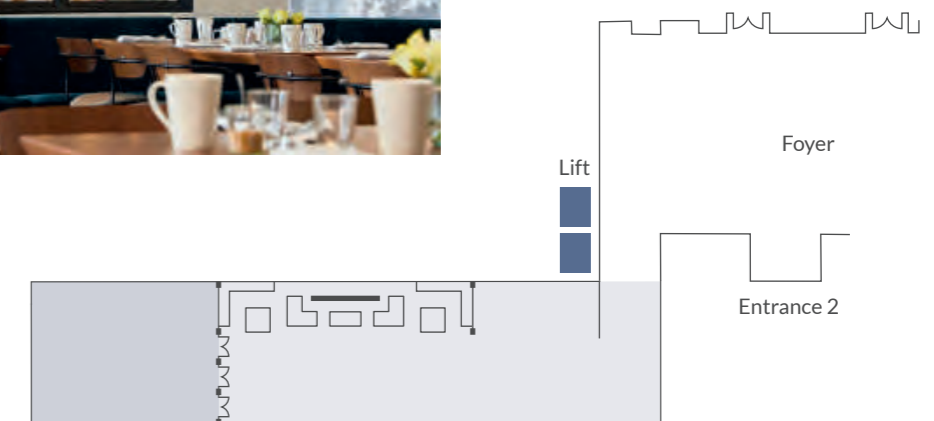

INFINITY TWO | 1st floor BREAKOUT

INFINITY TWO | 1st floor

BREAKOUT I-X

Breakout I-X 18 m²(194 sq.ft) - 8 pax

INFINITY TWO | Ground floor
SEASONS Buffet restaurant

INFINITY TWO | Ground floor
SEASONS Buffet restaurant