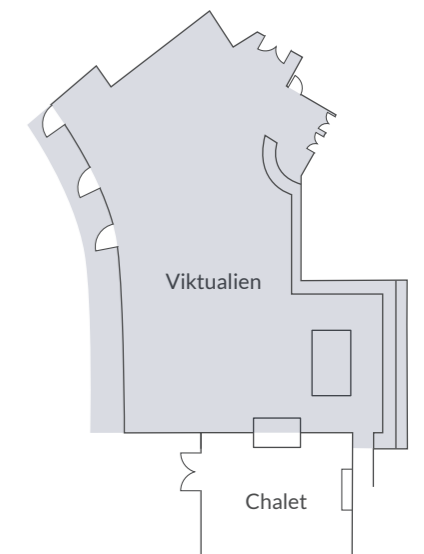

INFINITY ONE | 2nd floor
EXECUTIVE MEETING AREA

INFINITY ONE | 2nd floor

EXECUTIVE MEETING AREA

Gold	42 m ² (452 sq.ft) - 18 pax
Green	46 m ² (495 sq.ft) - 16 pax
Blue	56 m ² (603 sq.ft) - 16 pax
Orange	64 m ² (689 sq.ft) - 16 pax
Lounge	20 m ² (215 sq.ft)
Refreshment	20 m ² (215 sq.ft)

INFINITY ONE | Ground floor
VIKTUALIEN Buffet restaurant

INFINITY ONE | Ground floor

VIKTUALIEN Buffet restaurant

Viktualien 185 pax

Chalet 45 pax

INFINITY TWO | Ground floor
FOYER

INFINITY TWO | Ground floor

FOYER

490 m² (5,274 sq.ft)
3 Refreshment Stations

INFINITY TWO | Ground floor
TEGERNSEE I-V

INFINITY TWO | Ground floor

TEGERNSEE

Tegernsee I-V (separable)	693 m ² (7,459 sq.ft) – 655 pax
Tegernsee I	93 m ² (1,001 sq.ft) – 90 pax
Tegernsee II	93 m ² (1,001 sq.ft) – 90 pax
Tegernsee III	155 m ² (1,668 sq.ft) – 150 pax
Tegernsee IV	155 m ² (1,668 sq.ft) – 150 pax
Tegernsee V	155 m ² (1,668 sq.ft) – 150 pax

INFINITY TWO | 1st floor BREAKOUT

INFINITY TWO | 1st floor

BREAKOUT I-X

Breakout I-X 18 m²(194 sq.ft) - 8 pax

INFINITY TWO | Ground floor
SEASONS Buffet restaurant

INFINITY TWO | Ground floor
SEASONS Buffet restaurant