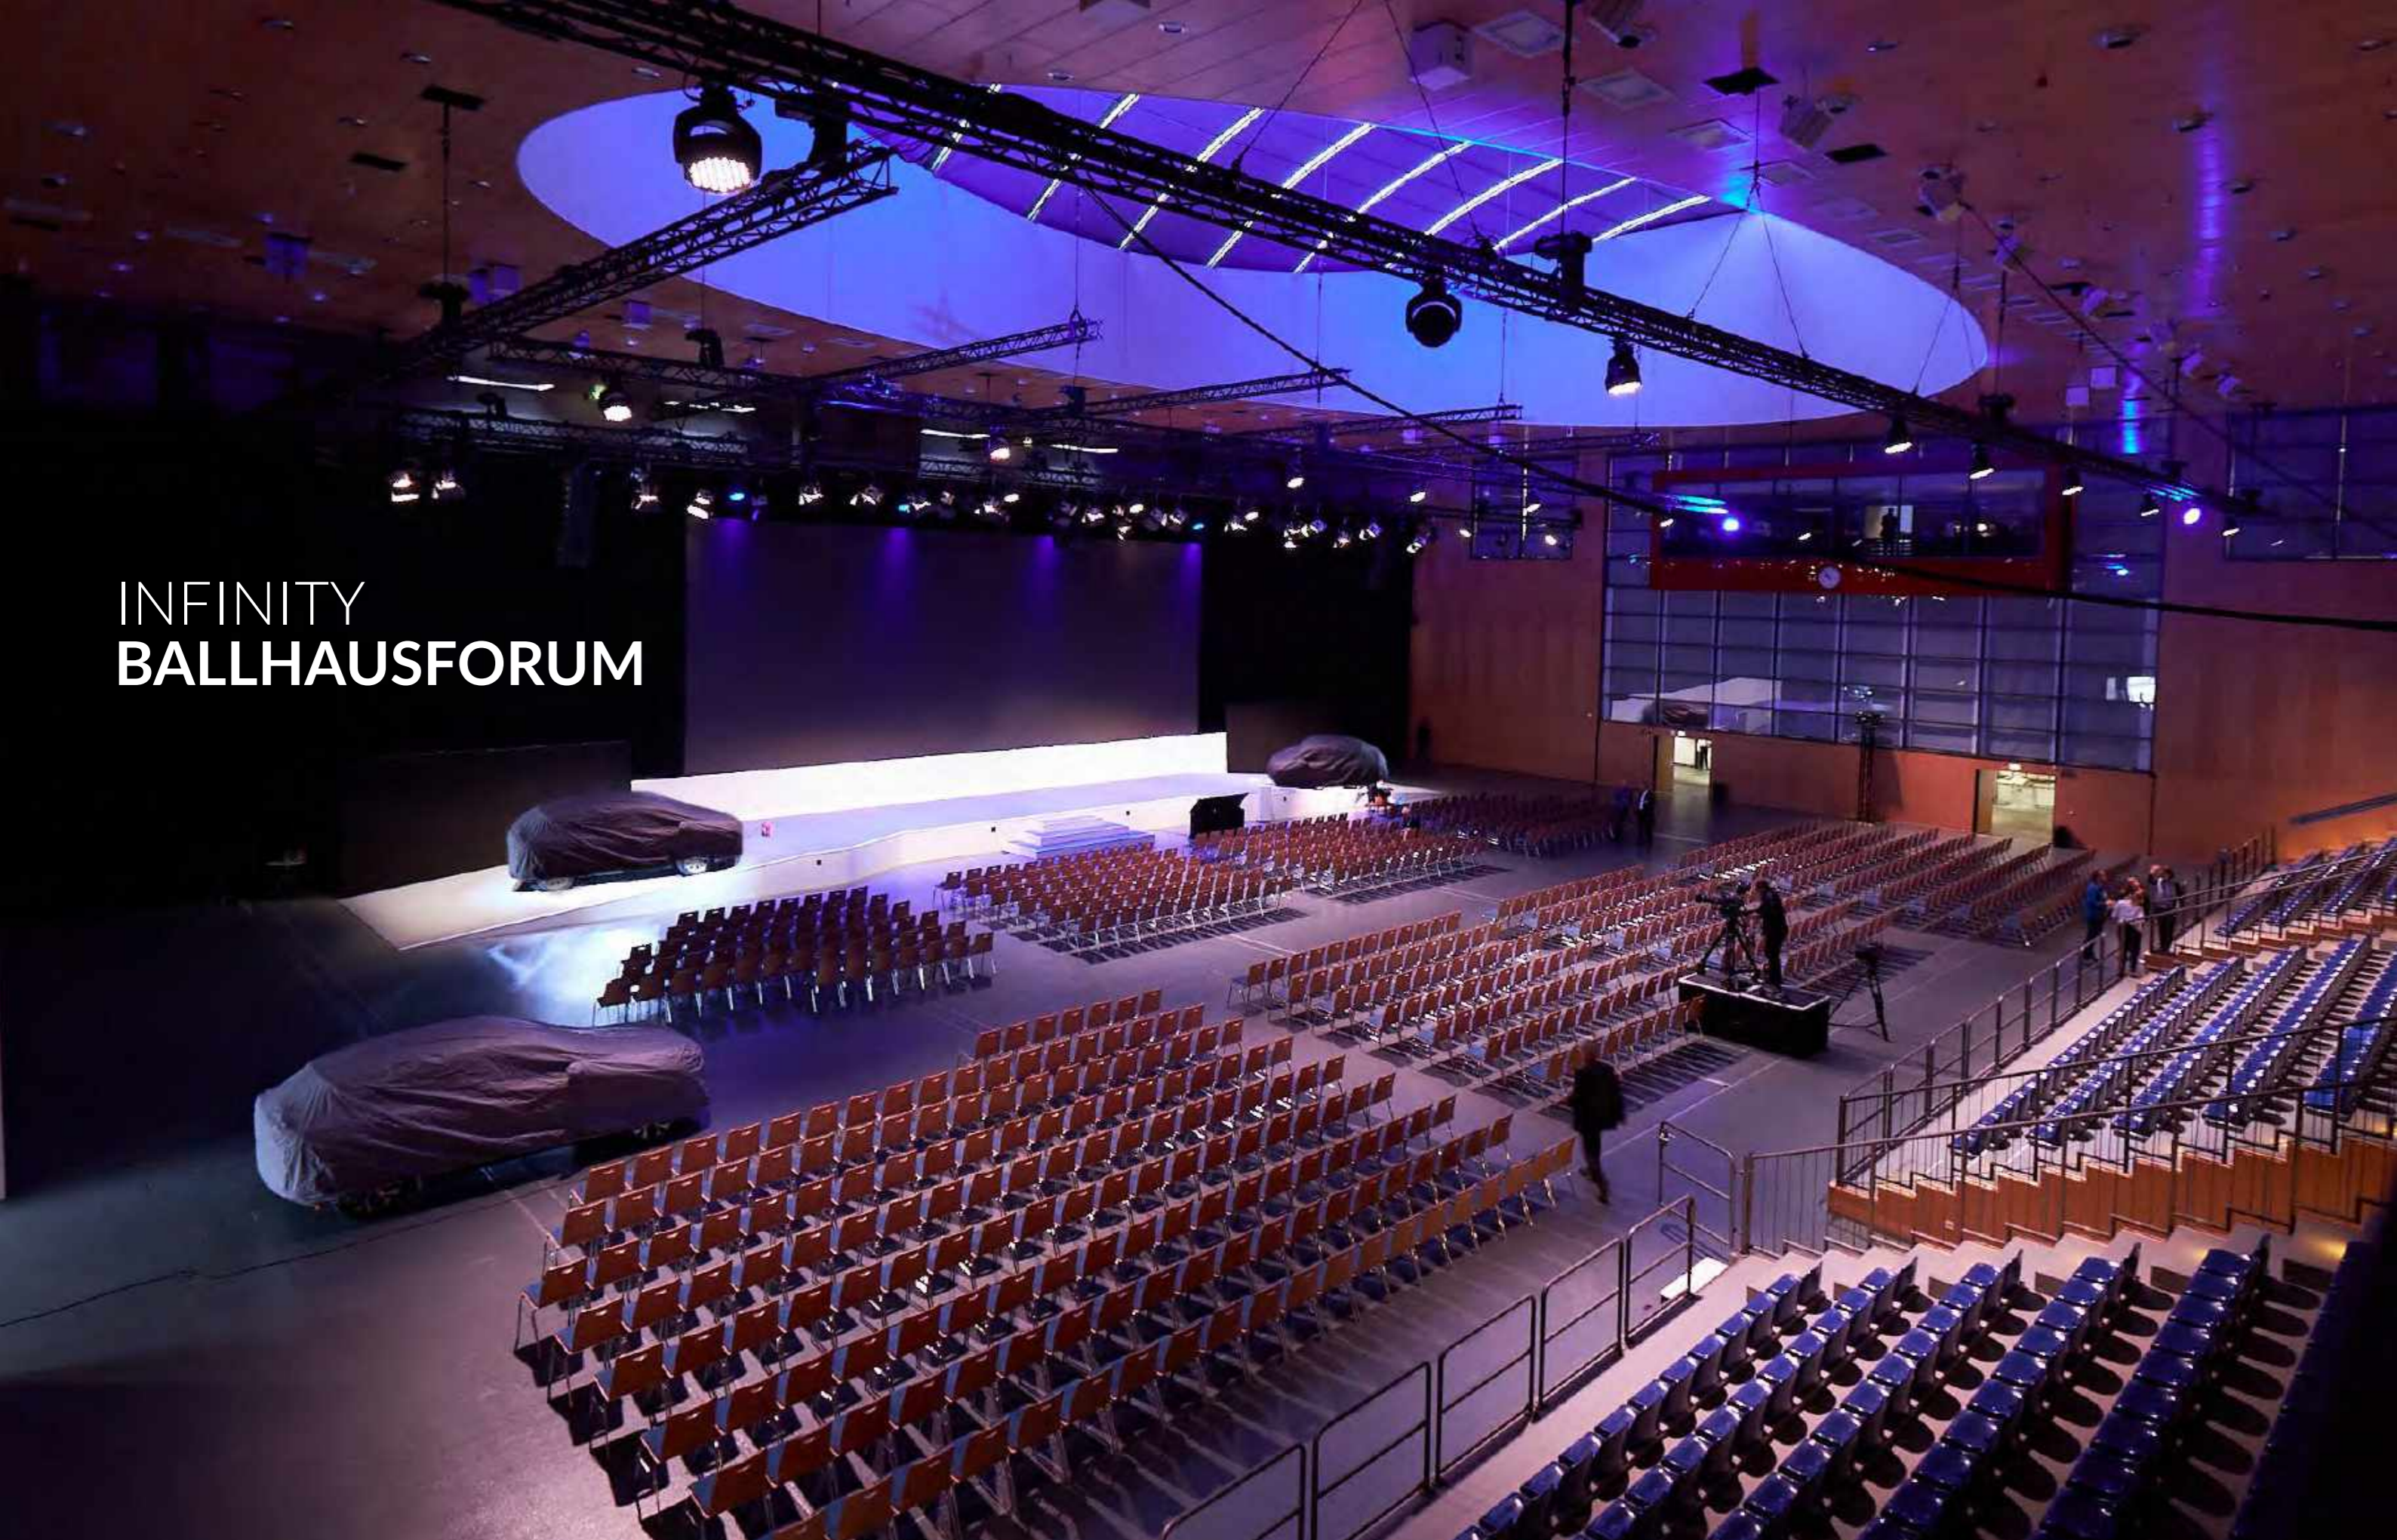

INFINITY

EVENTS

INFINITY HOTEL & CONFERENCE RESORT MUNICH LOCATION

INFINITY TWO

Foyer
Tegernsee I-IV
Breakout I-X
SEASONS Buffet restaurant

INFINITY ONE

Meeting Area | Ground floor
Meeting Area | 1st floor
Executive Meeting Area | 2nd floor
VIKTUALIEN Buffet restaurant
CHALET Private Dining

INFINITY TWO | 1st floor BREAKOUT

INFINITY TWO | 1st floor

BREAKOUT I-X

Breakout I-X 18 m²(194 sq.ft) - 8 pax

INFINITY TWO | Ground floor
SEASONS Buffet restaurant

INFINITY TWO | Ground floor
SEASONS Buffet restaurant

INFINITY
BALLHAUSFORUM

INFINITY
BALLHAUSFORUM ARENA

Arena	1.340 m ² (14,424 sq.ft) – 1,400 pax
Stand south	1.012 pax
Stand north	972 pax

INFINITY BALLHAUSFORUM FOYERS

Foyer Platzl I, Ground floor 614 m² (6,609 sq.ft) – 1,200 pax
 Foyer Platzl II, 1st floor 480 m² (5,167 sq.ft) – 600 pax
 Winter garden, Ground floor 325 m² (3,498 sq.ft) – 350 pax