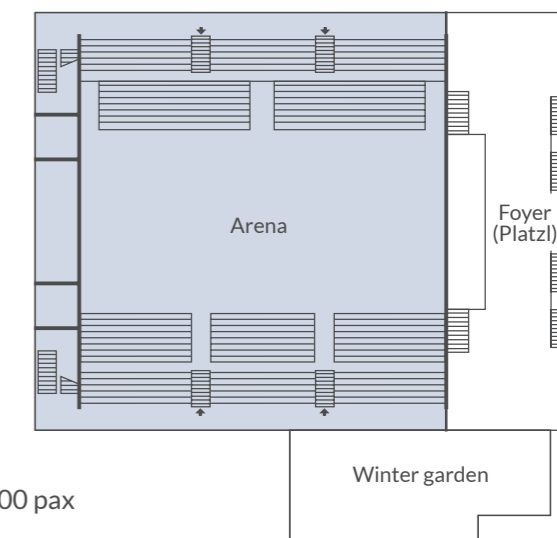

FOYER

490 m² (5,274 sq.ft)
3 Refreshment Stations

INFINITY TWO | Ground floor
TEGERNSEE I-V

INFINITY TWO | Ground floor

TEGERNSEE

Tegernsee I-V (separable)	693 m ² (7,459 sq.ft) – 655 pax
Tegernsee I	93 m ² (1,001 sq.ft) – 90 pax
Tegernsee II	93 m ² (1,001 sq.ft) – 90 pax
Tegernsee III	155 m ² (1,668 sq.ft) – 150 pax
Tegernsee IV	155 m ² (1,668 sq.ft) – 150 pax
Tegernsee V	155 m ² (1,668 sq.ft) – 150 pax

INFINITY TWO | 1st floor BREAKOUT

INFINITY TWO | 1st floor

BREAKOUT I-X

Breakout I-X 18 m²(194 sq.ft) - 8 pax

INFINITY TWO | Ground floor
SEASONS Buffet restaurant

INFINITY TWO | Ground floor
SEASONS Buffet restaurant

190 pax (Separée 65 pax)

INFINITY CHALET Private Dining

INFINITY ONE | Ground floor CHALET Private Dining

Chalet 45 pax
Viktualien 185 pax

INFINITY
HIRSCHALM

INFINITY
HIRSCHALM & BEER GARDEN

Alpine cabin 190 pax

INFINITY
BALLHAUSFORUM

INFINITY
BALLHAUSFORUM ARENA

Arena	1.340 m ² (14,424 sq.ft) – 1,400 pax
Stand south	1.012 pax
Stand north	972 pax

INFINITY BALLHAUSFORUM FOYERS

Foyer Platzl I, Ground floor 614 m² (6,609 sq.ft) – 1,200 pax
 Foyer Platzl II, 1st floor 480 m² (5,167 sq.ft) – 600 pax
 Winter garden, Ground floor 325 m² (3,498 sq.ft) – 350 pax