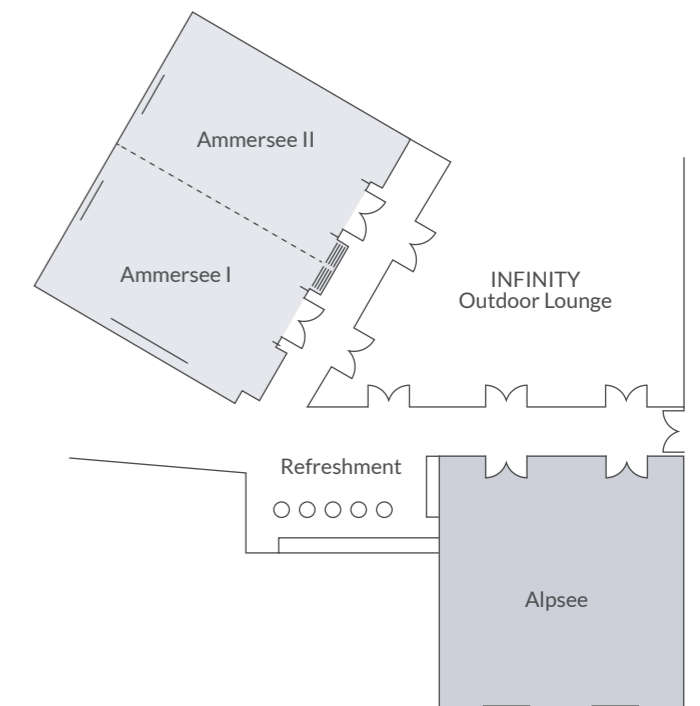

BALLHAUSFORUM

Auditorium/Arena
Foyers (Platzl)
Winter garden

CENTER

Bar
SPA
Terrace

HIRSCHALM

Alpine cabin
Beer garden

INFINITY ONE
1st floor

INFINITY ONE
2nd floor

INFINITY ONE
Ground floors

BALLHAUSFORUM
Ground floor

Parking spaces

Tennis courts

INFINITY ONE | Ground floor
MEETING AREA

INFINITY ONE | Ground floor

MEETING AREA

Alpsee	257 m ² (2,766 sq.ft) – 280 pax
Ammersee I+II (separable)	314 m ² (3,380 sq.ft) – 330 pax
Ammersee I	163 m ² (1,755 sq.ft) – 150 pax
Ammersee II	149 m ² (1,604 sq.ft) – 150 pax
INFINITY Outdoor Lounge	270 m ² (1,830 sq.ft)
Refreshment	170 m ² (2,906 sq.ft)

INFINITY ONE | 1st floor
MEETING AREA

INFINITY ONE | 1ST FLOOR

MEETING AREA

Chiemsee	229 m ² (2,465 sq.ft) – 250 pax
Meeting Terrace	230 m ² (2,476 sq.ft)
Eibsee	49 m ² (527 sq.ft) – 40 pax
Kochelsee	46 m ² (495 sq.ft) – 40 pax
Königssee	23 m ² (247 sq.ft) – 18 pax
Pilsensee	75 m ² (807 sq.ft) – 60 pax
Schliersee	75 m ² (807 sq.ft) – 60 pax
Spitzingsee	24 m ² (258 sq.ft) – 18 pax
Staffelsee	26 m ² (279 sq.ft) – 18 pax
Bodensee I & II (separable)	228 m ² (2,454 sq.ft) – 250 pax
Bodensee I	114 m ² (1,227 sq.ft) – 125 pax
Bodensee II	114 m ² (1,227 sq.ft) – 125 pax
Badersee	21 m ² (226 sq.ft) – 18 pax
Refreshment	80 m ² (861 sq.ft)

INFINITY ONE | 2nd floor
EXECUTIVE MEETING AREA

INFINITY ONE | 2nd floor

EXECUTIVE MEETING AREA

Gold	42 m ² (452 sq.ft) - 18 pax
Green	46 m ² (495 sq.ft) - 16 pax
Blue	56 m ² (603 sq.ft) - 16 pax
Orange	64 m ² (689 sq.ft) - 16 pax
Lounge	20 m ² (215 sq.ft)
Refreshment	20 m ² (215 sq.ft)