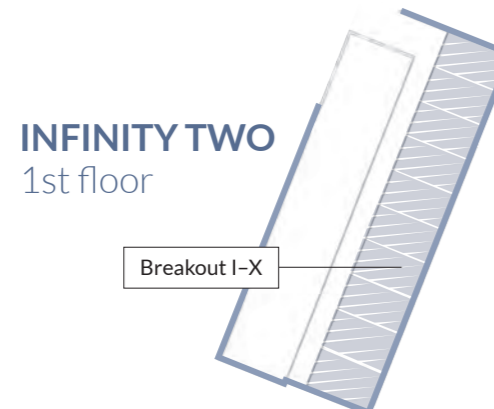

INFINITY ONE
Ground floors

BALLHAUSFORUM
Ground floor

Parking spaces

Tennis courts

INFINITY ONE | Ground floor
MEETING AREA

INFINITY ONE | Ground floor

MEETING AREA

Alpsee	257 m ² (2,766 sq.ft) – 280 pax
Ammersee I+II (separable)	314 m ² (3,380 sq.ft) – 330 pax
Ammersee I	163 m ² (1,755 sq.ft) – 150 pax
Ammersee II	149 m ² (1,604 sq.ft) – 150 pax
INFINITY Outdoor Lounge	270 m ² (1,830 sq.ft)
Refreshment	170 m ² (2,906 sq.ft)

INFINITY ONE | 1st floor
MEETING AREA

INFINITY ONE | 1ST FLOOR

MEETING AREA

Chiemsee	229 m ² (2,465 sq.ft) – 250 pax
Meeting Terrace	230 m ² (2,476 sq.ft)
Eibsee	49 m ² (527 sq.ft) – 40 pax
Kochelsee	46 m ² (495 sq.ft) – 40 pax
Königssee	23 m ² (247 sq.ft) – 18 pax
Pilsensee	75 m ² (807 sq.ft) – 60 pax
Schliersee	75 m ² (807 sq.ft) – 60 pax
Spitzingsee	24 m ² (258 sq.ft) – 18 pax
Staffelsee	26 m ² (279 sq.ft) – 18 pax
Bodensee I & II (separable)	228 m ² (2,454 sq.ft) – 250 pax
Bodensee I	114 m ² (1,227 sq.ft) – 125 pax
Bodensee II	114 m ² (1,227 sq.ft) – 125 pax
Badersee	21 m ² (226 sq.ft) – 18 pax
Refreshment	80 m ² (861 sq.ft)