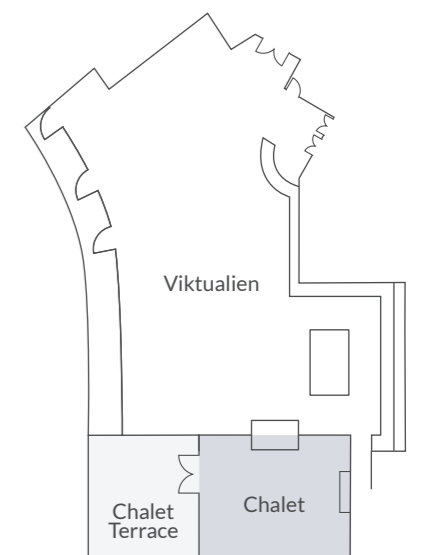

FOYER

490 m² (5,274 sq.ft)
3 Refreshment Stations

INFINITY TWO | Ground floor
TEGERNSEE I-V

INFINITY TWO | Ground floor

TEGERNSEE

Tegernsee I-V (separable)	693 m ² (7,459 sq.ft) – 655 pax
Tegernsee I	93 m ² (1,001 sq.ft) – 90 pax
Tegernsee II	93 m ² (1,001 sq.ft) – 90 pax
Tegernsee III	155 m ² (1,668 sq.ft) – 150 pax
Tegernsee IV	155 m ² (1,668 sq.ft) – 150 pax
Tegernsee V	155 m ² (1,668 sq.ft) – 150 pax

INFINITY TWO | 1st floor BREAKOUT

INFINITY TWO | 1st floor

BREAKOUT I-X

Breakout I-X 18 m²(194 sq.ft) - 8 pax

INFINITY TWO | Ground floor
SEASONS Buffet restaurant

INFINITY TWO | Ground floor
SEASONS Buffet restaurant

190 pax (Separée 65 pax)

INFINITY CHALET Private Dining

INFINITY ONE | Ground floor CHALET Private Dining

Chalet 45 pax
Viktualien 185 pax

INFINITY
HIRSCHALM

INFINITY
HIRSCHALM & BEER GARDEN

Alpine cabin 190 pax