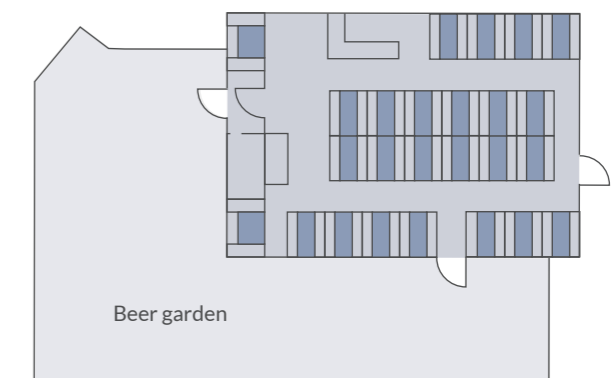

INFINITY TWO | 1st floor BREAKOUT

INFINITY TWO | 1st floor

BREAKOUT I-X

Breakout I-X 18 m²(194 sq.ft) - 8 pax

INFINITY TWO | Ground floor
SEASONS Buffet restaurant

INFINITY TWO | Ground floor
SEASONS Buffet restaurant

190 pax (Separée 65 pax)

INFINITY CHALET Private Dining

INFINITY ONE | Ground floor CHALET Private Dining

Chalet 45 pax
Viktualien 185 pax

INFINITY
HIRSCHALM

INFINITY
HIRSCHALM & BEER GARDEN

Alpine cabin 190 pax

INFINITY
BALLHAUSFORUM

INFINITY
BALLHAUSFORUM ARENA

Arena	1.340 m ² (14,424 sq.ft) – 1,400 pax
Stand south	1.012 pax
Stand north	972 pax

INFINITY BALLHAUSFORUM FOYERS

Foyer Platzl I, Ground floor 614 m² (6,609 sq.ft) – 1,200 pax
 Foyer Platzl II, 1st floor 480 m² (5,167 sq.ft) – 600 pax
 Winter garden, Ground floor 325 m² (3,498 sq.ft) – 350 pax