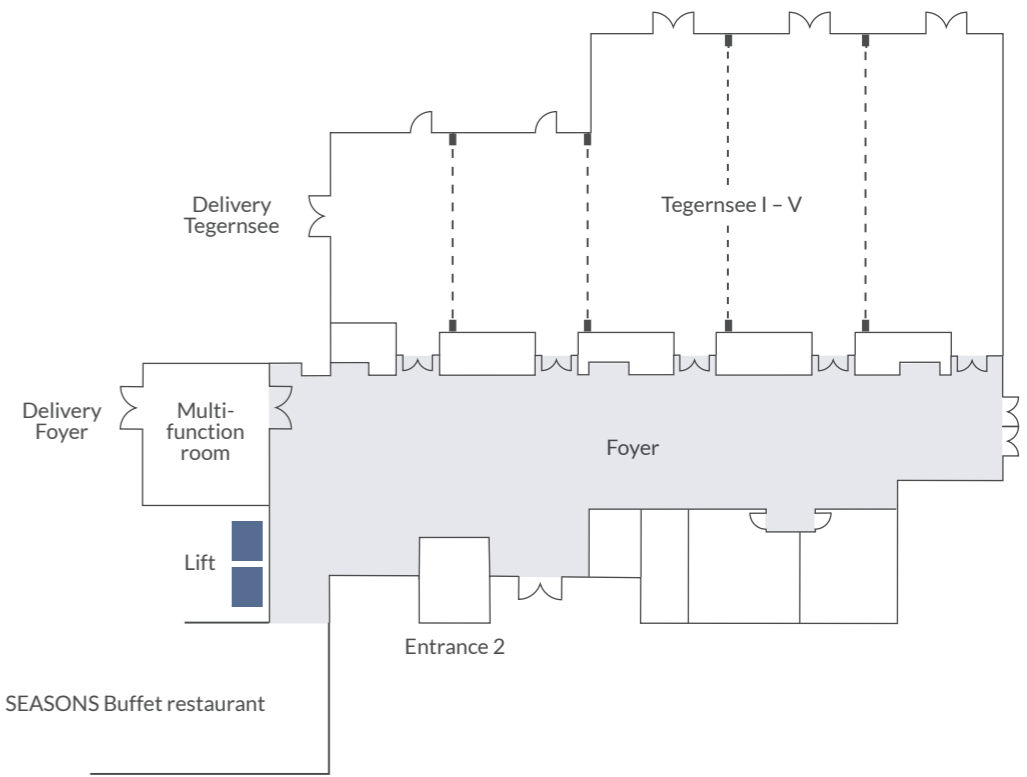

INFINITY ONE | 2nd floor
EXECUTIVE MEETING AREA

INFINITY ONE | 2nd floor

EXECUTIVE MEETING AREA

Gold	42 m ² (452 sq.ft) - 18 pax
Green	46 m ² (495 sq.ft) - 16 pax
Blue	56 m ² (603 sq.ft) - 16 pax
Orange	64 m ² (689 sq.ft) - 16 pax
Lounge	20 m ² (215 sq.ft)
Refreshment	20 m ² (215 sq.ft)

INFINITY ONE | Ground floor
VIKTUALIEN Buffet restaurant

INFINITY ONE | Ground floor

VIKTUALIEN Buffet restaurant

Viktualien 185 pax

Chalet 45 pax

INFINITY TWO | Ground floor
FOYER

INFINITY TWO | Ground floor

FOYER

490 m² (5,274 sq.ft)
3 Refreshment Stations

INFINITY TWO | Ground floor
TEGERNSEE I-V

INFINITY TWO | Ground floor

TEGERNSEE

Tegernsee I-V (separable)	693 m ² (7,459 sq.ft) – 655 pax
Tegernsee I	93 m ² (1,001 sq.ft) – 90 pax
Tegernsee II	93 m ² (1,001 sq.ft) – 90 pax
Tegernsee III	155 m ² (1,668 sq.ft) – 150 pax
Tegernsee IV	155 m ² (1,668 sq.ft) – 150 pax
Tegernsee V	155 m ² (1,668 sq.ft) – 150 pax

INFINITY TWO | 1st floor BREAKOUT

INFINITY TWO | 1st floor

BREAKOUT I-X

Breakout I-X 18 m²(194 sq.ft) - 8 pax

INFINITY TWO | Ground floor
SEASONS Buffet restaurant

INFINITY TWO | Ground floor
SEASONS Buffet restaurant