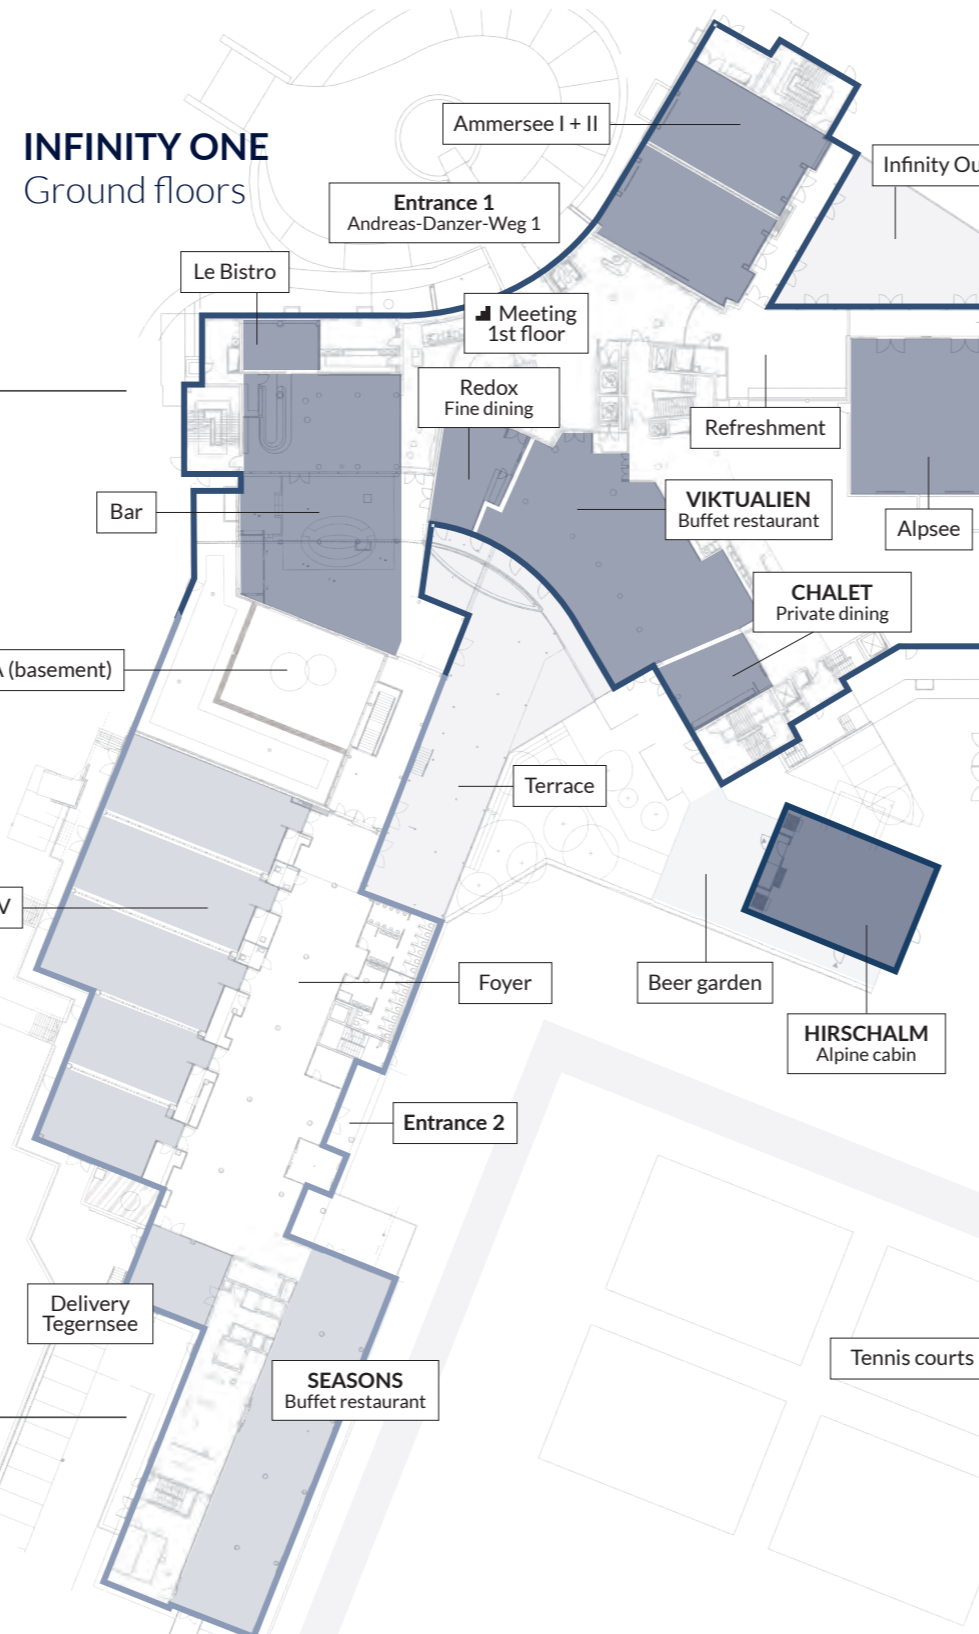

INFINITY

EVENTS

INFINITY HOTEL & CONFERENCE RESORT MUNICH LOCATION

INFINITY TWO

Foyer
Tegernsee I-IV
Breakout I-X
SEASONS Buffet restaurant

INFINITY ONE

Meeting Area | Ground floor
Meeting Area | 1st floor
Executive Meeting Area | 2nd floor
VIKTUALIEN Buffet restaurant
CHALET Private Dining

BALLHAUSFORUM

Auditorium/Arena
Foyers (Platzl)
Winter garden

CENTER

Bar
SPA
Terrace

HIRSCHALM

Alpine cabin
Beer garden

INFINITY ONE
1st floor

INFINITY ONE
2nd floor

INFINITY ONE
Ground floors

BALLHAUSFORUM
Ground floor

Parking spaces

Tennis courts

INFINITY ONE | Ground floor
MEETING AREA

INFINITY ONE | Ground floor

MEETING AREA

Alpsee	257 m ² (2,766 sq.ft) – 280 pax
Ammersee I+II (separable)	314 m ² (3,380 sq.ft) – 330 pax
Ammersee I	163 m ² (1,755 sq.ft) – 150 pax
Ammersee II	149 m ² (1,604 sq.ft) – 150 pax
INFINITY Outdoor Lounge	270 m ² (1,830 sq.ft)
Refreshment	170 m ² (2,906 sq.ft)

INFINITY ONE | 1st floor
MEETING AREA

INFINITY ONE | 1ST FLOOR

MEETING AREA

Chiemsee	229 m ² (2,465 sq.ft) – 250 pax
Meeting Terrace	230 m ² (2,476 sq.ft)
Eibsee	49 m ² (527 sq.ft) – 40 pax
Kochelsee	46 m ² (495 sq.ft) – 40 pax
Königssee	23 m ² (247 sq.ft) – 18 pax
Pilsensee	75 m ² (807 sq.ft) – 60 pax
Schliersee	75 m ² (807 sq.ft) – 60 pax
Spitzingsee	24 m ² (258 sq.ft) – 18 pax
Staffelsee	26 m ² (279 sq.ft) – 18 pax
Bodensee I & II (separable)	228 m ² (2,454 sq.ft) – 250 pax
Bodensee I	114 m ² (1,227 sq.ft) – 125 pax
Bodensee II	114 m ² (1,227 sq.ft) – 125 pax
Badersee	21 m ² (226 sq.ft) – 18 pax
Refreshment	80 m ² (861 sq.ft)