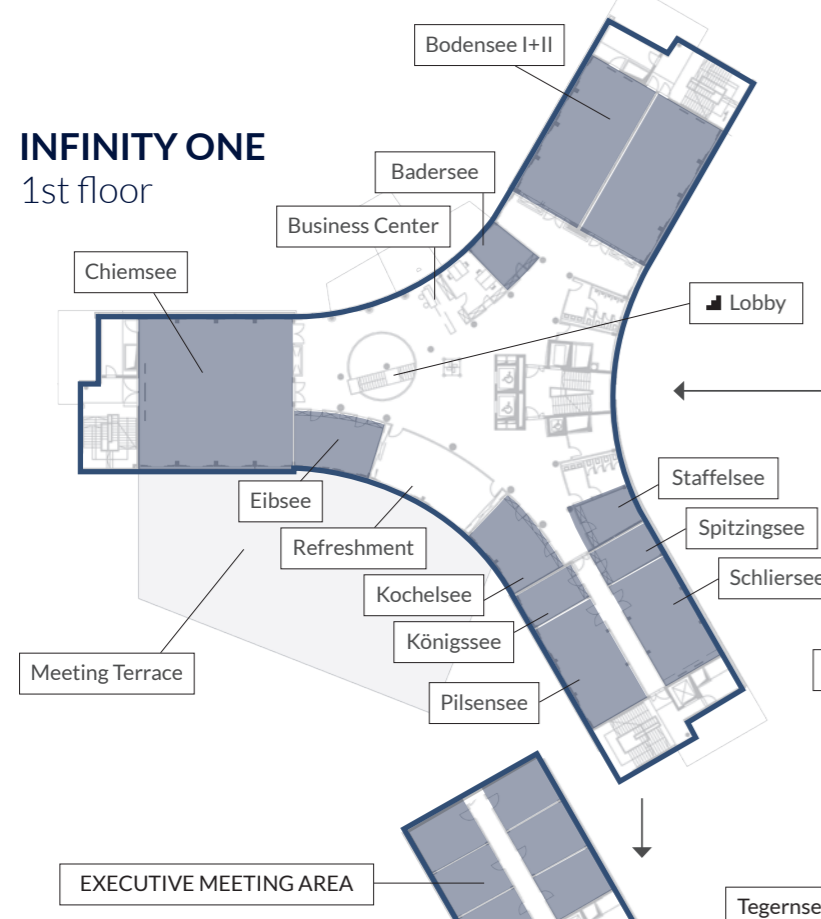

INFINITY

EVENTS

INFINITY HOTEL & CONFERENCE RESORT MUNICH LOCATION

INFINITY TWO

Foyer
Tegernsee I-IV
Breakout I-X
SEASONS Buffet restaurant

INFINITY ONE

Meeting Area | Ground floor
Meeting Area | 1st floor
Executive Meeting Area | 2nd floor
VIKTUALIEN Buffet restaurant
CHALET Private Dining

BALLHAUSFORUM

Auditorium/Arena
Foyers (Platzl)
Winter garden

CENTER

Bar
SPA
Terrace

HIRSCHALM

Alpine cabin
Beer garden

INFINITY ONE
1st floor

INFINITY ONE
2nd floor

INFINITY ONE
Ground floors

BALLHAUSFORUM
Ground floor

Parking spaces

Tennis courts

INFINITY ONE | Ground floor
MEETING AREA

INFINITY ONE | Ground floor

MEETING AREA

Alpsee	257 m ² (2,766 sq.ft) – 280 pax
Ammersee I+II (separable)	314 m ² (3,380 sq.ft) – 330 pax
Ammersee I	163 m ² (1,755 sq.ft) – 150 pax
Ammersee II	149 m ² (1,604 sq.ft) – 150 pax
INFINITY Outdoor Lounge	270 m ² (1,830 sq.ft)
Refreshment	170 m ² (2,906 sq.ft)

INFINITY ONE | 1st floor
MEETING AREA

INFINITY ONE | 1ST FLOOR

MEETING AREA

Chiemsee	229 m ² (2,465 sq.ft) – 250 pax
Meeting Terrace	230 m ² (2,476 sq.ft)
Eibsee	49 m ² (527 sq.ft) – 40 pax
Kochelsee	46 m ² (495 sq.ft) – 40 pax
Königssee	23 m ² (247 sq.ft) – 18 pax
Pilsensee	75 m ² (807 sq.ft) – 60 pax
Schliersee	75 m ² (807 sq.ft) – 60 pax
Spitzingsee	24 m ² (258 sq.ft) – 18 pax
Staffelsee	26 m ² (279 sq.ft) – 18 pax
Bodensee I & II (separable)	228 m ² (2,454 sq.ft) – 250 pax
Bodensee I	114 m ² (1,227 sq.ft) – 125 pax
Bodensee II	114 m ² (1,227 sq.ft) – 125 pax
Badersee	21 m ² (226 sq.ft) – 18 pax
Refreshment	80 m ² (861 sq.ft)