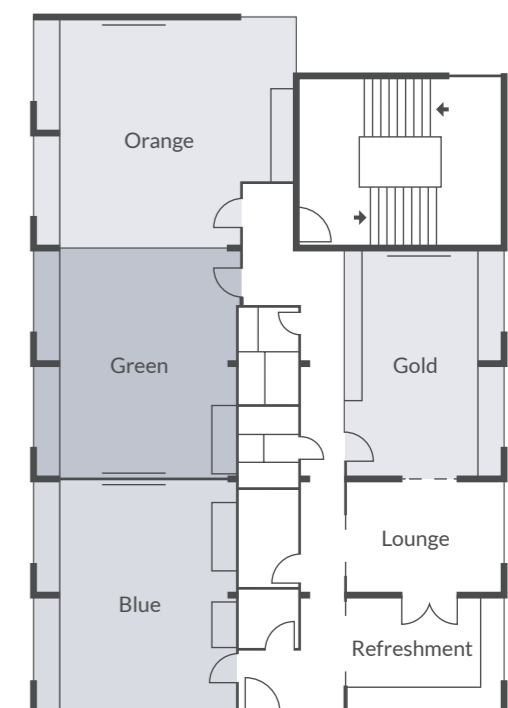

INFINITY ONE
Ground floors

BALLHAUSFORUM
Ground floor

Parking spaces

Tennis courts

INFINITY ONE | Ground floor
MEETING AREA

INFINITY ONE | Ground floor

MEETING AREA

Alpsee	257 m ² (2,766 sq.ft) – 280 pax
Ammersee I+II (separable)	314 m ² (3,380 sq.ft) – 330 pax
Ammersee I	163 m ² (1,755 sq.ft) – 150 pax
Ammersee II	149 m ² (1,604 sq.ft) – 150 pax
INFINITY Outdoor Lounge	270 m ² (1,830 sq.ft)
Refreshment	170 m ² (2,906 sq.ft)

INFINITY ONE | 1st floor
MEETING AREA

INFINITY ONE | 1ST FLOOR

MEETING AREA

Chiemsee	229 m ² (2,465 sq.ft) – 250 pax
Meeting Terrace	230 m ² (2,476 sq.ft)
Eibsee	49 m ² (527 sq.ft) – 40 pax
Kochelsee	46 m ² (495 sq.ft) – 40 pax
Königssee	23 m ² (247 sq.ft) – 18 pax
Pilsensee	75 m ² (807 sq.ft) – 60 pax
Schliersee	75 m ² (807 sq.ft) – 60 pax
Spitzingsee	24 m ² (258 sq.ft) – 18 pax
Staffelsee	26 m ² (279 sq.ft) – 18 pax
Bodensee I & II (separable)	228 m ² (2,454 sq.ft) – 250 pax
Bodensee I	114 m ² (1,227 sq.ft) – 125 pax
Bodensee II	114 m ² (1,227 sq.ft) – 125 pax
Badersee	21 m ² (226 sq.ft) – 18 pax
Refreshment	80 m ² (861 sq.ft)

INFINITY ONE | 2nd floor
EXECUTIVE MEETING AREA

INFINITY ONE | 2nd floor

EXECUTIVE MEETING AREA

Gold	42 m ² (452 sq.ft) - 18 pax
Green	46 m ² (495 sq.ft) - 16 pax
Blue	56 m ² (603 sq.ft) - 16 pax
Orange	64 m ² (689 sq.ft) - 16 pax
Lounge	20 m ² (215 sq.ft)
Refreshment	20 m ² (215 sq.ft)

INFINITY ONE | Ground floor
VIKTUALIEN Buffet restaurant

INFINITY ONE | Ground floor

VIKTUALIEN Buffet restaurant

Viktualien 185 pax

Chalet 45 pax

INFINITY TWO | Ground floor
FOYER

INFINITY TWO | Ground floor