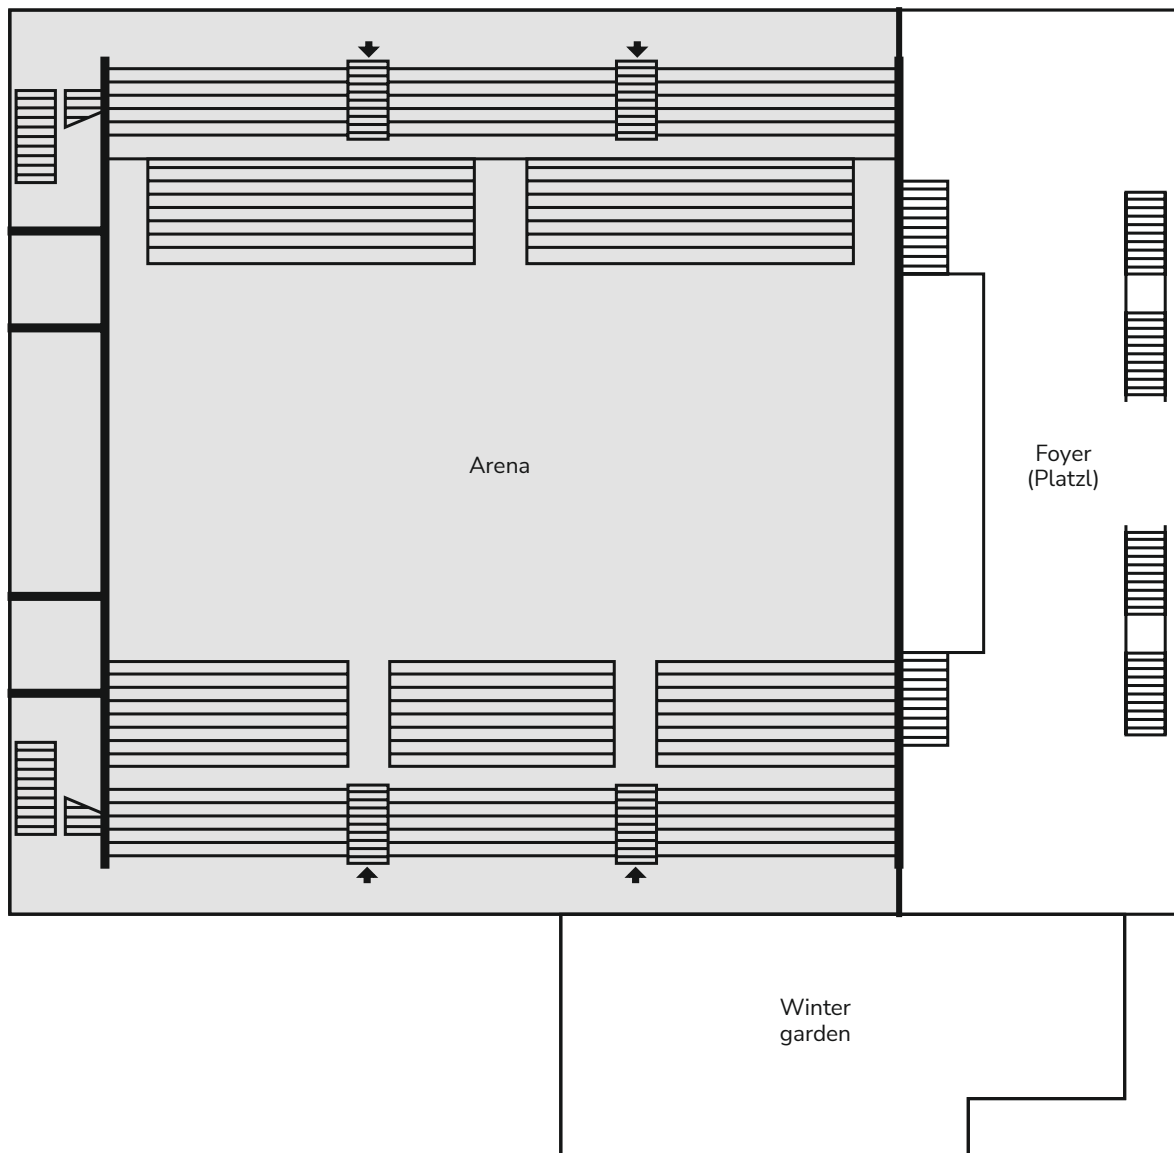

BALLHAUSFORUM ARENA

Arena	1.340 m ² (14,424 sq.ft)	1,400 pax
Stand south		1.012 pax
Stand north		972 pax

BALLHAUSFORUM FOYERS

Foyer Platzl I	614 m ²	(6,609 sq.ft)	1,200 pax
Ground floor			
Foyer Platzl II	480 m ²	(5,167 sq.ft)	600 pax
1st floor			
Winter garden	325 m ²	(3,498 sq.ft)	350 pax
Ground floor			